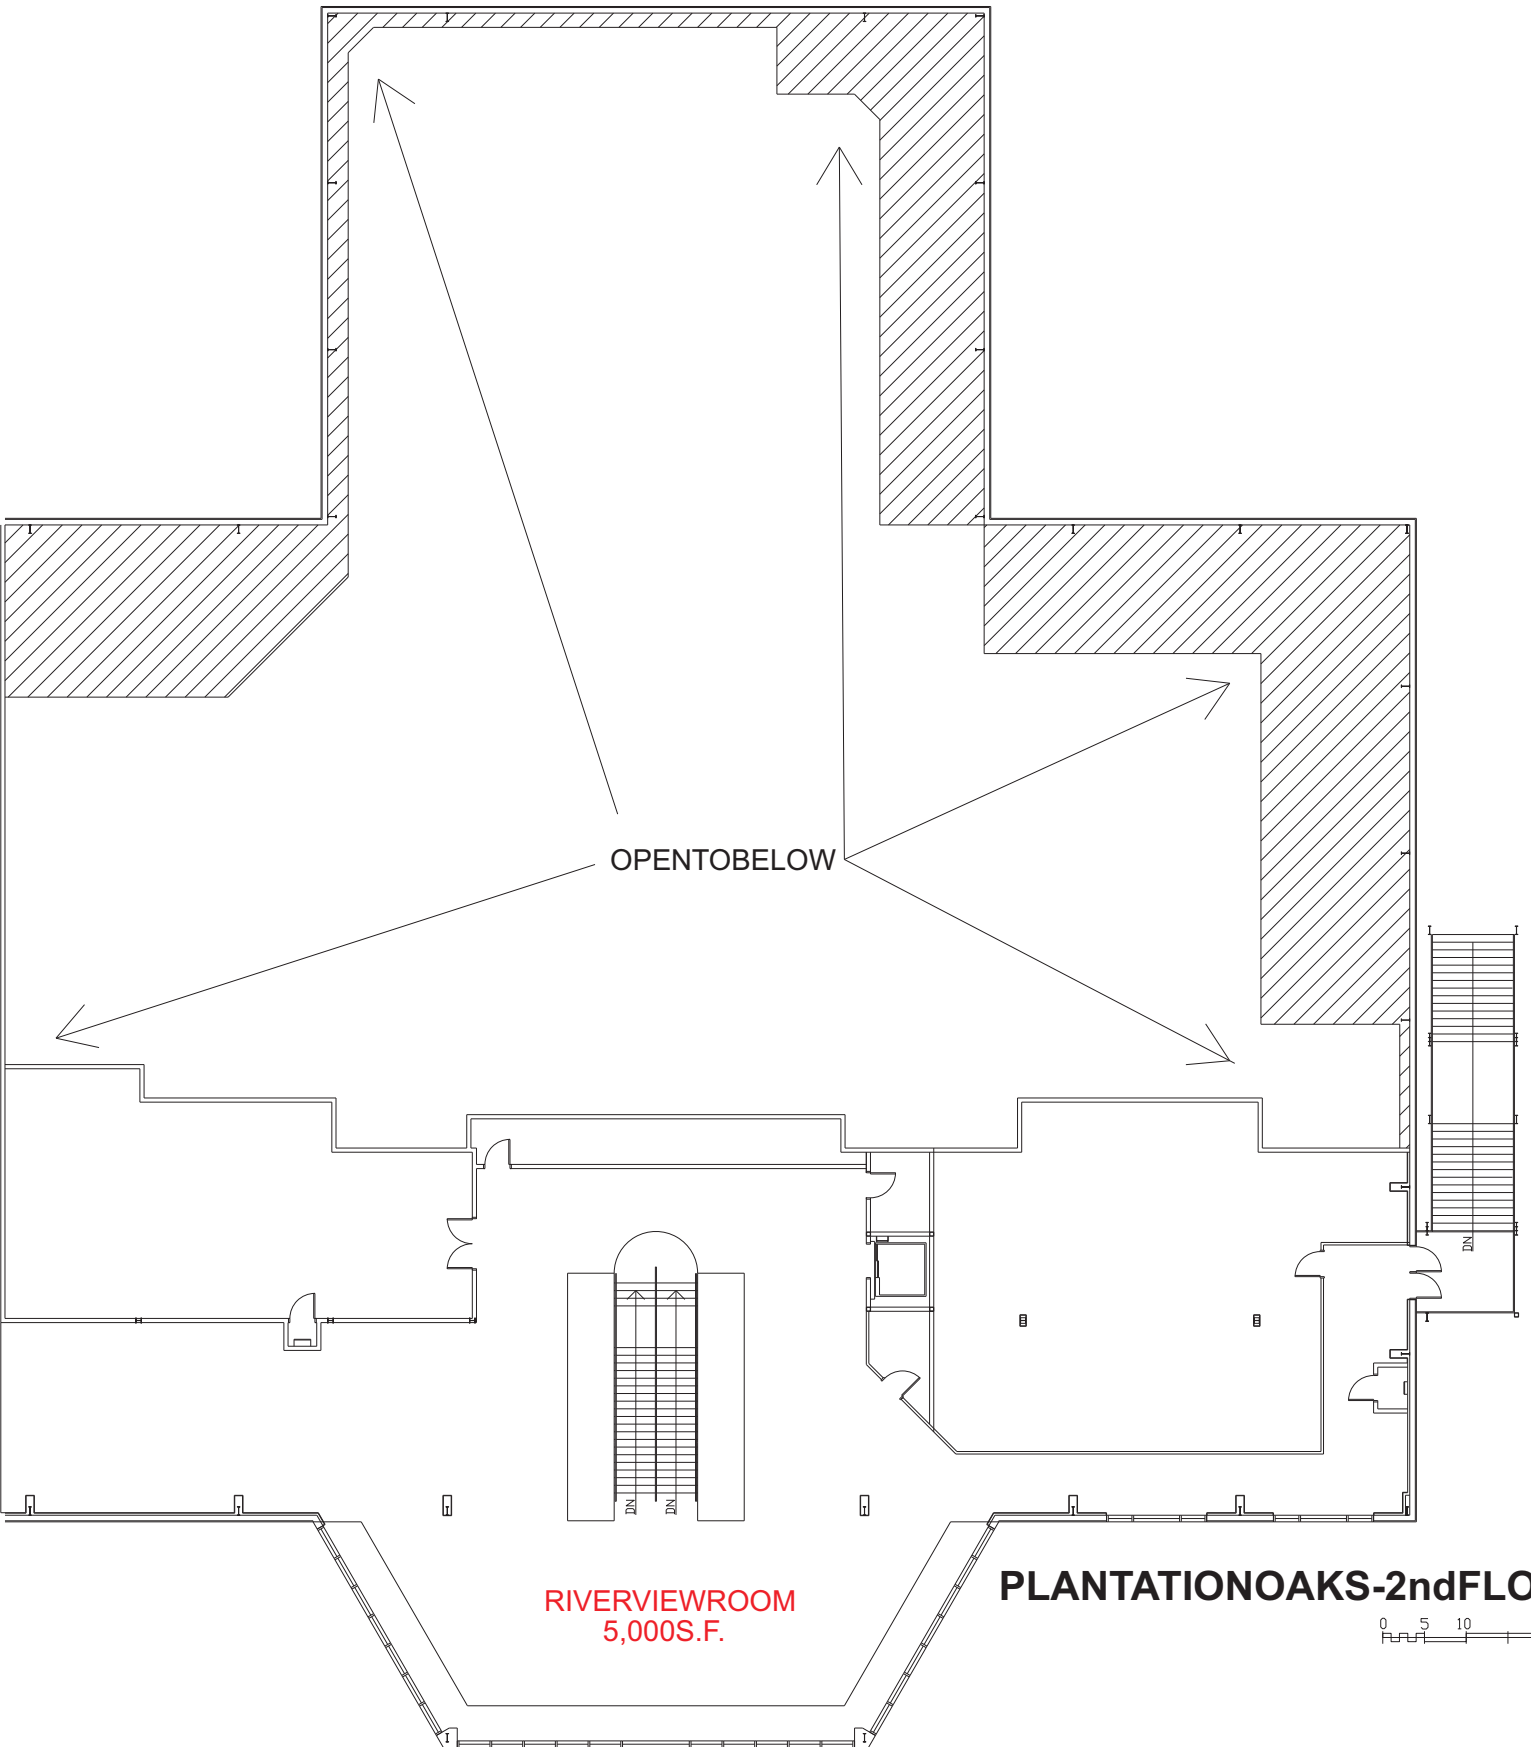

PLANTATIONOAKS-1stFLOOR

0 5 10 20

OPENTOBELOW

RIVERVIEWROOM
5,000S.F.

PLANTATIONOAKS-2ndFLOOR