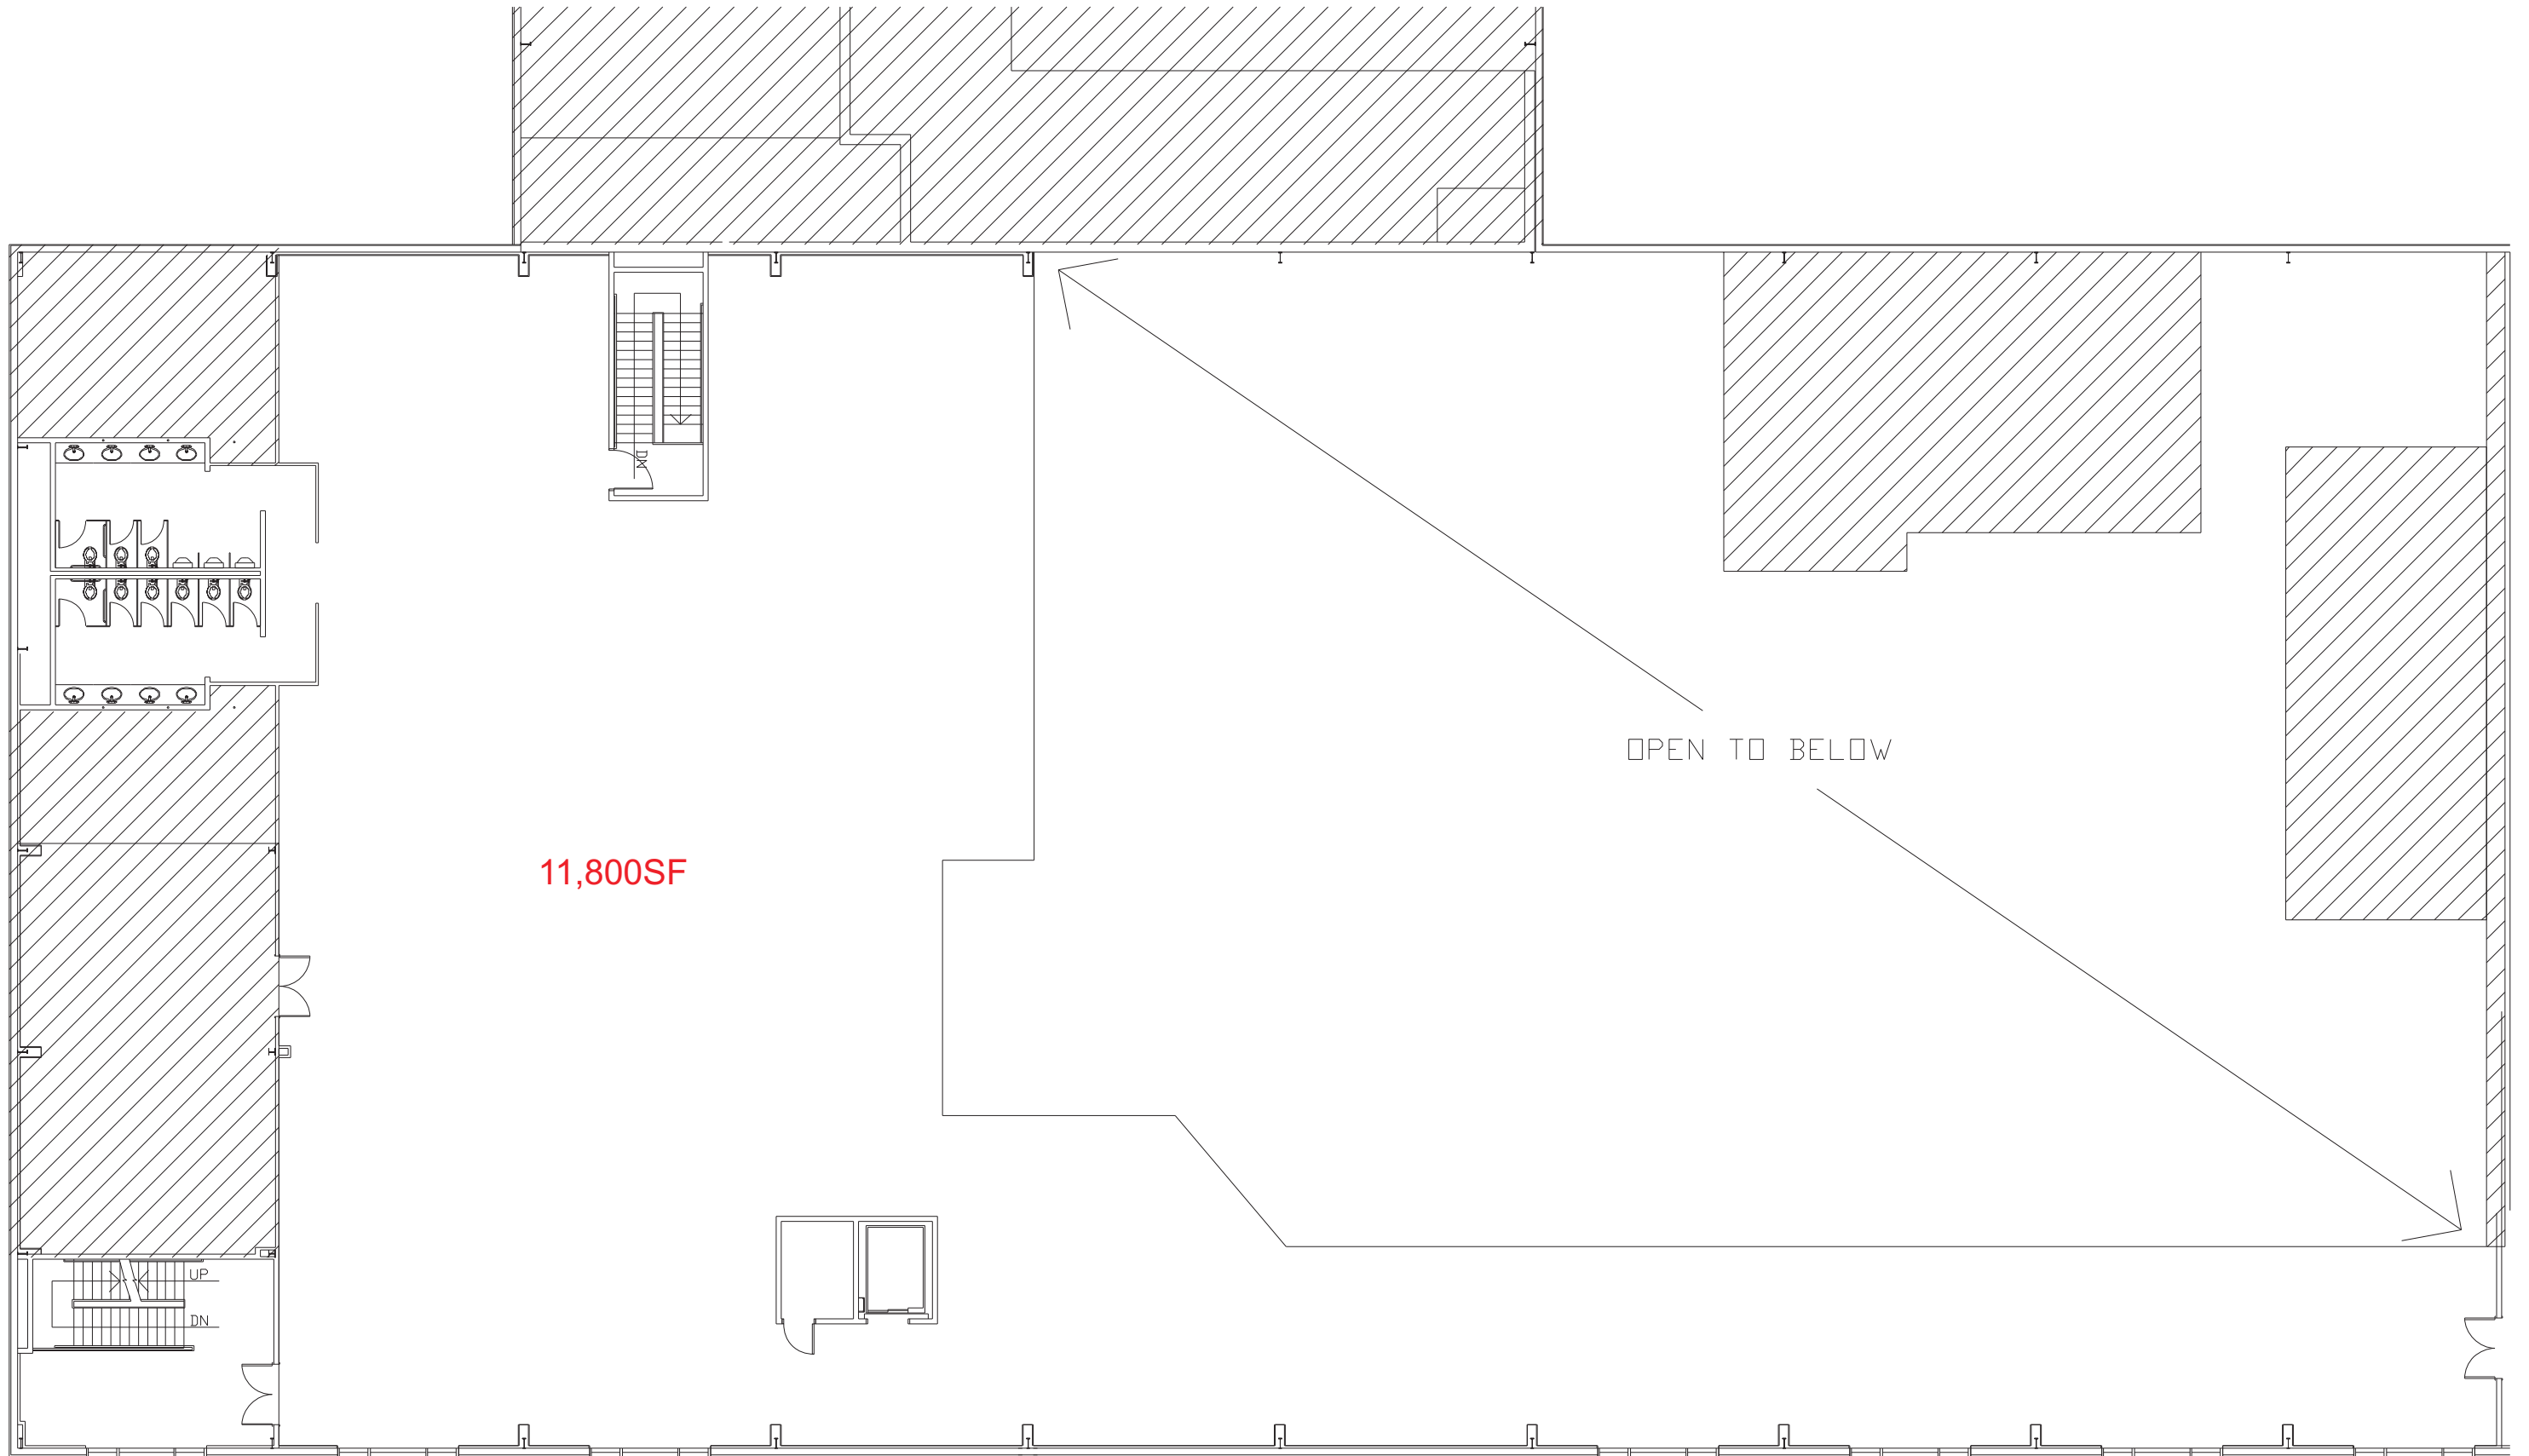

RIVERCITYBALLROOM-1stFLOOR

11,800SF

OPEN TO BELOW

RIVERCITYBALLROOM-2ndFLOOR